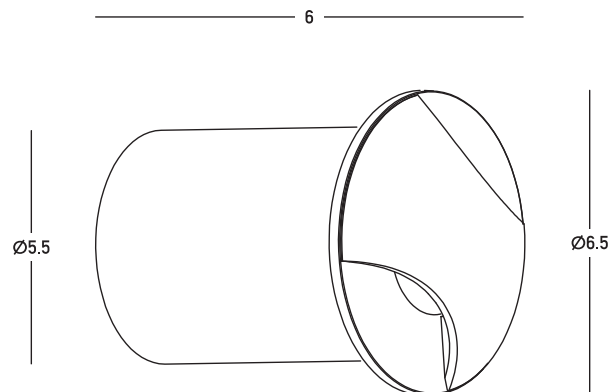

Product Data Sheet

Date: 10/02/2023
www.zambelislights.gr

Code E301

Color: Sandy Black

Outdoor Lighting

Power	3W
Voltage	220-240V
Operating Frequency	50/60Hz
Color Temperature	3000K
Lumen	230Lm
Cri	90
IP	65
Dimensions	Ø: 6.5cm L: 6cm
Cutting Hole	Ø: 5.8cm
Material	Aluminum-PC Diffuser
Depth Required	↳ : 6cm
Recessed Mounting Box	Included

Description

Recessed Outdoor LED Step light, made of aluminum and PC diffuser, in a sandy black finish.

5213010019756

www.zambelislights.gr | www.zambelislights.com