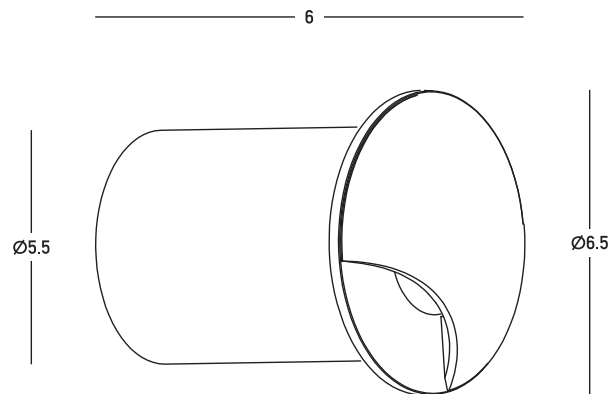

## Product Data Sheet

Date: 10/02/2023  
[www.zambelislights.gr](http://www.zambelislights.gr)

Code E300

Color: Sandy Black

### Outdoor Lighting

Power	3W
Voltage	220-240V
Operating Frequency	50/60Hz
Color Temperature	3000K
Lumen	230Lm
Cri	90
IP	65
Dimensions	Ø: 6.5cm L: 6cm
Cutting Hole	Ø: 5.8cm
Material	Aluminum-PC Diffuser
Depth Required	↳ : 6cm
Recessed Mounting Box	Included

### Description

Recessed Outdoor LED Step light, made of aluminum and PC diffuser, in a sandy black finish.

5213010019749

[www.zambelislights.gr](http://www.zambelislights.gr) | [www.zambelislights.com](http://www.zambelislights.com)