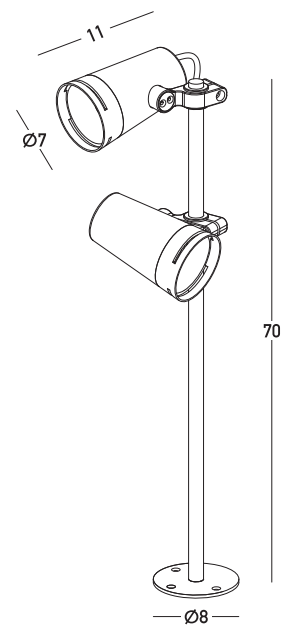

### Outdoor Lighting

Power	12W
Voltage	220-240V
Operating Frequency	50/60Hz
Color Temperature	3000K
Lumen	1160Lm
Cri	93
IP	54
Dimensions	L: 11cm W: 11cm H: 70cm
Base	Ø: 8cm H: 0.5cm
Spots Dimensions	Ø: 5-7cm L: 11cm
Beam Angle	40°
Material	Aluminum-Tempered Glass
Special Feature	Movable & Rotational Base Included

### Description

Garden Led light  
 made of aluminum and tempered glass,  
 in a dark brown finish.  
 It has two spots with the ability to rotate and  
 move horizontally and vertically.

[www.zambelislights.gr](http://www.zambelislights.gr) | [www.zambelislights.com](http://www.zambelislights.com)