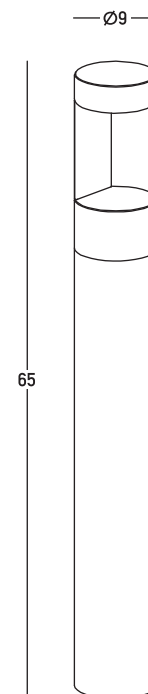

Product Data Sheet

Date: 10/02/2023
www.zambelislights.gr

Code E298

Color: Graphite

Outdoor Lighting

Power	9W
Voltage	220-240V
Operating Frequency	50/60Hz
Color Temperature	3000K
Lumen	1200Lm
Cri	90
IP	54
Dimensions	Ø: 19cm H: 65cm
Beam Angle	120°
Material	Aluminum-Tempered Glass

Description

Outdoor LED Bollard light
 made of aluminum and tempered glass,
 in graphite finish.

www.zambelislights.gr | www.zambelislights.com

5213010019725