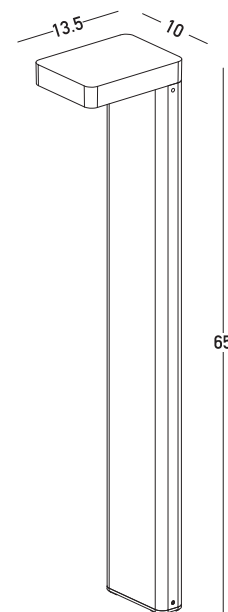

## Product Data Sheet

Date: 13/01/2023  
[www.zambelislights.gr](http://www.zambelislights.gr)

Code E297

Color: Graphite

### Outdoor Lighting

Power	7W
Voltage	220-240V
Operating Frequency	50/60Hz
Color Temperature	3000K
Lumen	681Lm
Cri	83
IP	54
Dimensions	L: 13.5cm W: 10cm H: 65cm
Beam Angle	120°
Material	Aluminum-Tempered Glass

### Description

Outdoor LED Bollard light  
 made of aluminum and tempered glass,  
 in graphite shade.

[www.zambelislights.gr](http://www.zambelislights.gr) | [www.zambelislights.com](http://www.zambelislights.com)