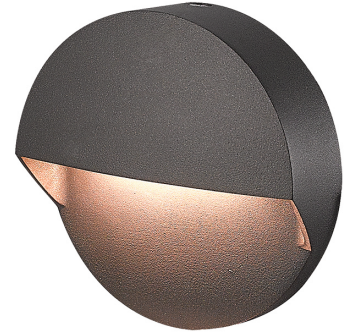

Product Data Sheet

Date: 10/02/2023
www.zambelislights.gr

Code E294

Color: Graphite

Outdoor Lighting

Power	2W
Voltage	220-240V
Operating Frequency	50/60Hz
Color Temperature	2900K
Lumen	190Lm
Cri	80
IP	65
Dimensions	Ø: 10.5cm L: 3.7cm
Material	Aluminum-PC Diffuser

Description

Outdoor LED Step Light
made of Aluminum and PC Diffuser,
in a graphite finish.

5213010019374

www.zambelislights.gr | www.zambelislights.com