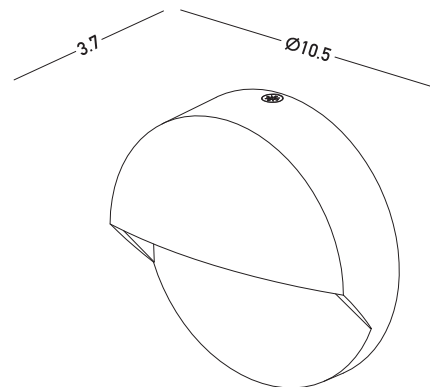

Product Data Sheet

Date: 10/02/2023
www.zambelislights.gr

Code E294

Color: Graphite

Outdoor Lighting

Power	2W
Voltage	220-240V
Operating Frequency	50/60Hz
Color Temperature	2900K
Lumen	190Lm
Cri	80
IP	65
Dimensions	Ø: 10.5cm L: 3.7cm
Material	Aluminum-PC Diffuser

Description

Outdoor LED Step Light
made of Aluminum and PC Diffuser,
in a graphite finish.

5213010019374

www.zambelislights.gr | www.zambelislights.com