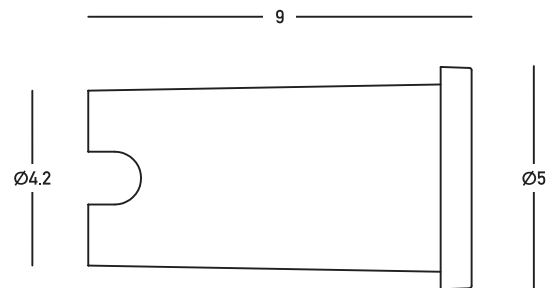

Product Data Sheet

Date: 10/02/2023
www.zambelislights.gr

Code E288

Color: Stainless Steel

Outdoor Lighting

Power	2W
Voltage	220-240V
Operating Frequency	50/60Hz
Color Temperature	3000K
Lumen	200Lm
Cri	80
IP	65
Dimensions	Ø: 5cm L: 9cm
Cutting Hole	Ø: 4.5cm
Material	Stainless Steel-PC Diffuser
Depth Required	↳ : 8cm
Recessed Mounting Box	Included

Description

Recessed Outdoor LED Step light, made of stainless steel and PC diffuser, in stainless steel finish.

5213010017974