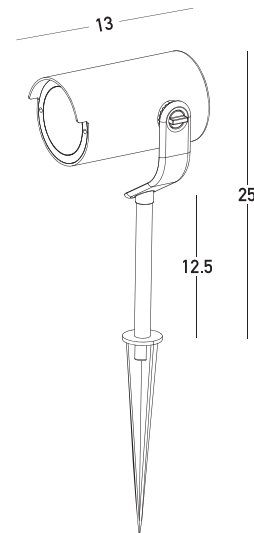

Product Data Sheet

Date: 09/02/2023
www.zambelislights.gr

Code E284

Color: Dark Brown

Outdoor Lighting

Bulb	1x GU10
Power	20W MAX
Voltage	220-240V
Operating Frequency	50/60Hz
IP	65
Dimensions	Ø: 7.5cm L: 13cm H: 25cm
Base	Ø: 6cm H: 0.5cm
Material	Aluminum-Tempered Glass
Special Feature	Spike & Base Included
	Waterproof Connector Included
	Movable Spot

Description

Garden light with spike and base, made of aluminum and tempered glass, in a dark brown finish.

5213010017936