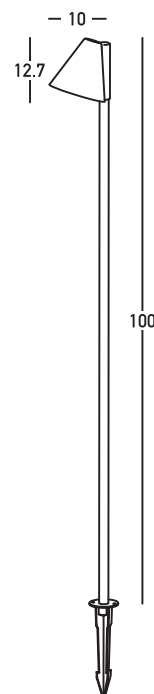

Product Data Sheet

Date: 09/02/2023
www.zambelislights.gr

Code E282

Color: Graphite

Outdoor Lighting

Bulb	1x GU10
Power	20W MAX
Voltage	220-240V
Operating Frequency	50/60Hz
IP	65
Dimensions	L: 10cm W: 10cm H: 100cm
Material	Aluminum-Tempered Glass
Special Feature	Spike Included
	Recommended Base E282-SP

Description

Spike Garden light
 made of aluminum and tempered glass,
 in a graphite finish.

5213010017912

www.zambelislights.gr | www.zambelislights.com
