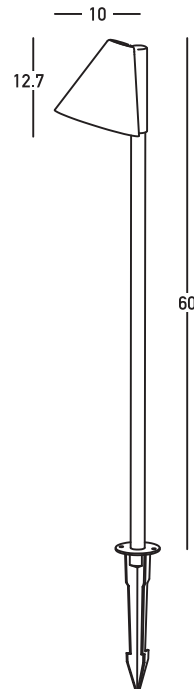

Product Data Sheet

Date: 09/02/2023
www.zambelislights.gr

Code E281

Color: Graphite

Outdoor Lighting

Bulb	1x GU10
Power	20W MAX
Voltage	220-240V
Operating Frequency	50/60Hz
IP	65
Dimensions	L: 10cm W: 10cm H: 60cm
Material	Aluminum-Tempered Glass
Special Feature	Spike Included
	Recommended Base E282-SP

Description

Spike Garden light
 made of aluminum and tempered glass,
 in a graphite finish.

5213010017905

www.zambelislights.gr | www.zambelislights.com
