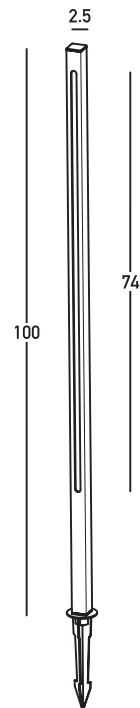

Product Data Sheet

Date: 27/01/2023
www.zambelislights.gr

Code E280

Color: Dark Brown

Outdoor Lighting

Power	15W
Voltage	220-240V
Operating Frequency	50/60Hz
Color Temperature	3000K
Lumen	1550Lm
Cri	80
IP	65
Dimensions	L: 2.5cm W: 2.5cm H: 100cm
Base	Ø: 9.5cm H: 2cm
Material	Aluminum-Opal PC Diffuser
Special Feature	Spike & Base Included
Profile	L: 2.5cm W: 2.5cm

Description

Spike LED garden light
 made of aluminum and opal PC diffuser,
 in a dark brown finishing.

www.zambelislights.gr | www.zambelislights.com

5213010017899