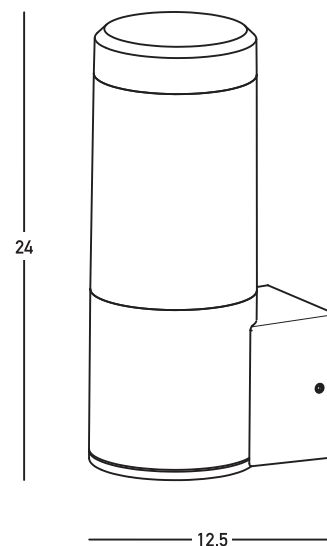

Product Data Sheet

Date: 10/02/2023
www.zambelislights.gr

Code E276

Color: Graphite

Outdoor Lighting

Power	10W
Voltage	220-240V
Operating Frequency	50/60Hz
Color Temperature	3000K
Lumen	1000Lm
Cri	80
IP	54
Dimensions	L: 12.5cm W: 9cm H: 24cm
Material	Aluminum-PC Diffuser

Description

Outdoor Wall light with integrated LED made of Aluminum and PC Diffuser in a Graphite finishing.

www.zambelislights.gr | www.zambelislights.com

5213010017851