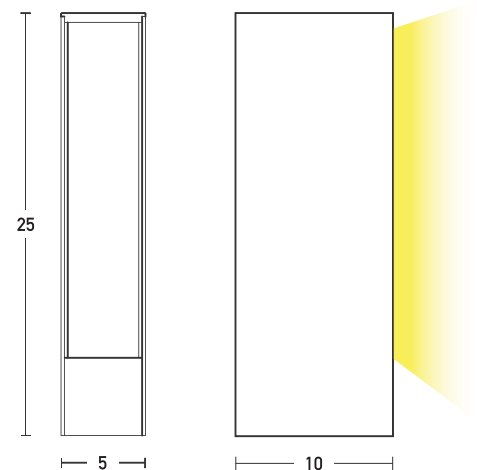

Product Data Sheet

Date: 08/07/2021
www.zambelislights.gr

Code E255

Color: Graphite

Outdoor Lighting

Power	6W
Voltage	220-240V
Operating Frequency	50/60Hz
Color Temperature	3000K
Lumen	480Lm
Cri	80
IP	65
Dimensions	L: 5cm W: 10cm H: 25cm
Material	Aluminium - PC Diffuser

Description

Outdoor Floor Led Light
 by Aluminium and PC Diffuser
 in Graphite color.

5213010013440