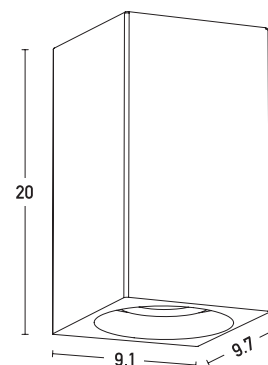

Product Data Sheet

Date: 04/06/2021
www.zambelislights.gr

Code E254

Color: Natural Concrete

Outdoor Lighting

Power	2x4W
Voltage	220-240V
Operating Frequency	50/60Hz
Color Temperature	3000K
Lumen	720Lm
Cri	80
IP	65
Dimensions	L: 9.7cm W: 9.1cm H: 20cm
Beam Angle	36°
Dimmable Triac	<input type="radio"/>
Material	Concrete - Aluminium

Description

Outdoor Led Light by Concrete and Aluminium
 in Natural Concrete color.
 Light with Angle Beam 36°.

5213010013433