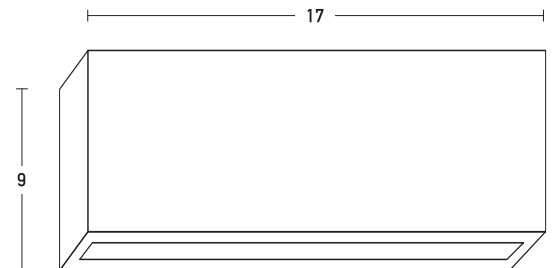

Product Data Sheet

Date: 06/07/2021
www.zambelislights.gr

Code E250

Color: Dark Grey

Outdoor Lighting

Power	4x2.5W
Voltage	220-240V
Operating Frequency	50/60Hz
Color Temperature	3000K
Lumen	1015Lm
Cri	80
IP	54
Dimensions	L: 17cm W: 5.5cm H: 9cm
Optic	38°
Material	Aluminium

Description

Outdoor Adaptable Led Light by Aluminium in Dark Grey color with Optical Lens 38°. Combine with E251 Wall/Ground Base Rotation 0-180° by Aluminium in Dark Gray color.

5213010012061