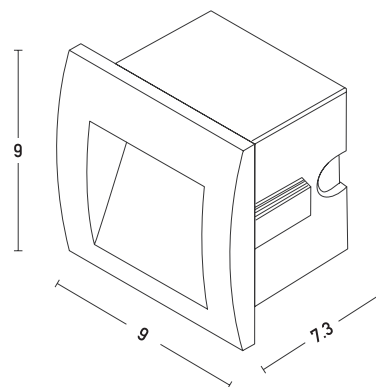

Product Data Sheet

Date: 08/07/2021
www.zambelislights.gr

Code E246-G

Color: Graphite

Outdoor Lighting

Power	1W
Voltage	220-240V
Operating Frequency	50/60Hz
Color Temperature	3000K
Lumen	80Lm
Cri	80
IP	65
Dimensions	L: 9cm W: 9cm H: 4.1cm
Recessed Mounting Box	L: 7.3cm W: 7.3cm (Included)
Depth	≡ : 7.3cm
Material	Aluminium

Description

Outdoor Recessed Step Led Light
 by Aluminium in Graphite color.

5213010012108