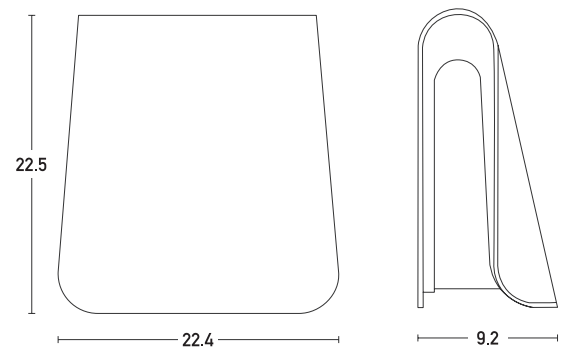

Description

Outdoor Wall Led Light by Aluminium and PC Diffuser
in Graphite color.