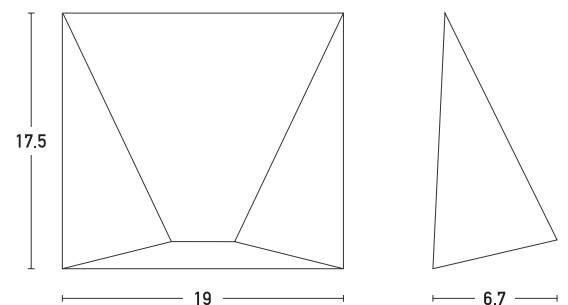

Description

Outdoor Wall Led Light by Metal and Diffuser
in Graphite color.