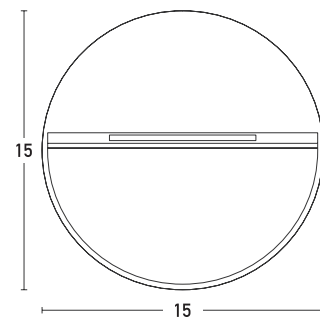

## Product Data Sheet

Date: 08/07/2021  
[www.zambelislights.gr](http://www.zambelislights.gr)

Code E242-G

Color: Graphite

## Outdoor Lighting

Power	6W
Voltage	220-240V
Operating Frequency	50/60Hz
Color Temperature	3000K
Lumen	480Lm
Cri	80
IP	65
Dimensions	Ø: 15cm L: 3.7cm
Material	Aluminium

## Description

Outdoor Step Led Light by Aluminium  
in Graphite color.

5213010012092