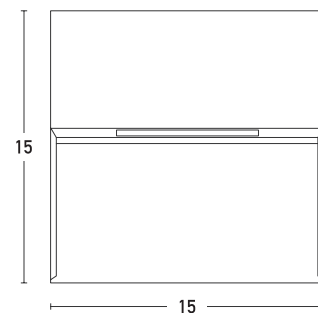

Product Data Sheet

Date: 08/07/2021
www.zambelislights.gr

Code E241-G

Color: Graphite

Outdoor Lighting

Power	6W
Voltage	220-240V
Operating Frequency	50/60Hz
Color Temperature	3000K
Lumen	480Lm
Cri	80
IP	65
Dimensions	L: 3.7cm W: 15cm H: 15cm
Material	Aluminium

Description

Outdoor Step Led Light by Aluminium
in Graphite color.

5213010012085