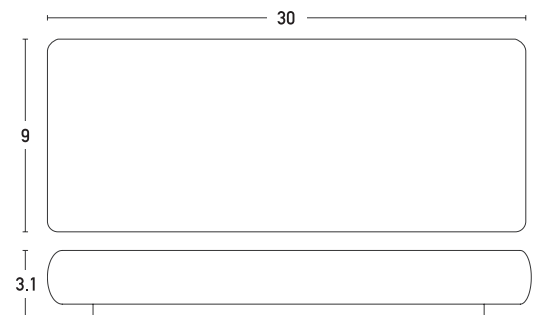

Product Data Sheet

Date: 06/07/2021
www.zambelislights.gr

Code E240

Color: Graphite

Outdoor Lighting

Power	2x10W
Voltage	220-240V
Operating Frequency	50/60Hz
Color Temperature	3000K
Lumen	1600Lm
Cri	80
IP	65
Dimensions	L: 3.1cm W: 30cm H: 9cm
Material	Aluminium - Tempered Glass
Special Feature	Up-Down Light

Description

Outdoor Wall Led Light by Aluminium and Tempered Glass
 in Graphite color.
 Up-Down Light.

5213010011965