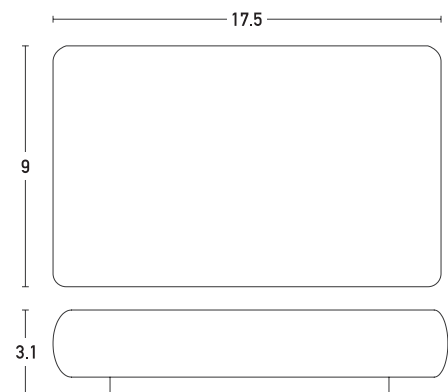

Product Data Sheet

Date: 06/07/2021
www.zambelislights.gr

Code E239

Color: Graphite

Outdoor Lighting

Power	2x6W
Voltage	220-240V
Operating Frequency	50/60Hz
Color Temperature	3000K
Lumen	960Lm
Cri	80
IP	65
Dimensions	L: 3.1cm W: 17.5cm H: 9cm
Material	Aluminium - Tempered Glass
Special Feature	Up-Down Light

Description

Outdoor Wall Led Light by Aluminium and Tempered Glass
in Graphite color.
Up-Down Light.

5213010011958