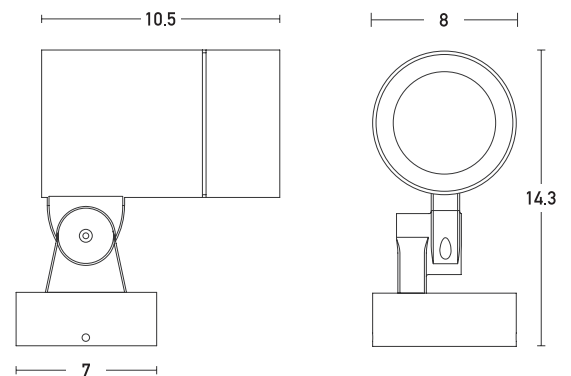

Product Data Sheet

Date: 08/07/2021
www.zambelislights.gr

Code E236

Color: Graphite

Outdoor Lighting

Bulb	1xGU10
Power	MAX 11W
Voltage	220-240V
Operating Frequency	50/60Hz
IP	65
Dimensions	Ø: 8cm L: 14.3cm
Base	Ø: 7cm
Material	Aluminium - Tempered Glass

Description

Outdoor Adaptable 1xGU10 Light
 by Aluminium and Tempered Glass
 in Graphite color.

5213010011927