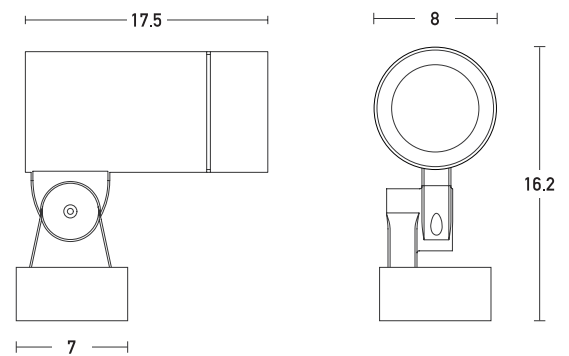

Product Data Sheet

Date: 08/07/2021
www.zambelislights.gr

Code E235

Color: Graphite

Outdoor Lighting

Power	15W
Voltage	220-240V
Operating Frequency	50/60Hz
Color Temperature	3000K
Lumen	1200Lm
Cri	80
IP	65
Dimensions	Ø: 8cm L: 16.2cm
Base	Ø: 7cm
Optic	32°
Material	Aluminium - Tempered Glass

Description

Outdoor Adaptable Led Light
 by Aluminium and Tempered Glass
 in Graphite color with Optical Lens 32°.

5213010011910