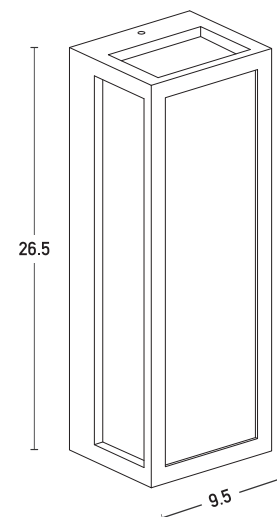

Description

Outdoor Wall Led Light
by Aluminium and PC Diffuser
in Graphite color.