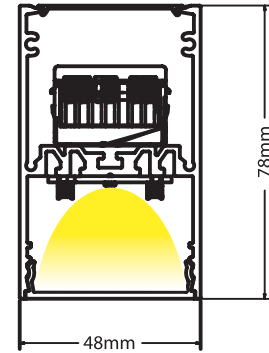

Product Data Sheet

Date: 10/09/2021

www.zambelislights.gr

Code 54.....

Color: Sandy White

Color: Sandy Black

Fill in your code using the following items from the table.

Recessed Profile					
Code	Length	Driver	Kelvin	Set	Body Color
54	58 = 58cm	O = ON/OFF	3 = 3000K	E = HE	W = Sandy White
54	86 = 86cm	D = Dali	4 = 4000K	O = HO	B = Sandy Black
54	114 = 114cm				
54	142 = 142cm				
54	170 = 170cm				
54	198 = 198cm				
54	226 = 226cm				
54	254 = 254cm				
54	282 = 282cm				
54	310 = 310cm				
54	338 = 338cm				

Guide to Create your Code by Choosing : 54 - Length - Driver - Kelvin - Set - Body Color

48mm LED profile luminaire, made of an extruded aluminium, power-coated with fine sandy finish. Designed for ceiling/pendant/trimless/recessed, providing direct light emission through a diffuser made either of satined polycarbonate for an almost homogeneous emission of light. Luminaire equipped with the latest generation of well known LED boards with small color tolerance.

34mm LED profile luminaire, made of an extruded aluminium, power-coated with fine sandy finish. Designed for ceiling/pendant/trimless/recessed mounting, providing direct light emission through PMMA diffuser. Luminaire equipped with the latest generation of well known LED boards with small color tolerance.

In the following Electrical Table, you may find Watt and Lumen Output.

High Efficiency (HE) 200Lm/W - 3357Lm/m, High Output (HO) 188Lm/W - 5640Lm/m accordingly to the length of our LED profile

Set HO		Lumen		Set HE		Lumen	
Length (cm)	Watt	3000K	4000K	Length (cm)	Watt	3000K	4000K
58	18	2565	2700	58	10	1577	1660
86	27	3848	4050	86	15	2366	2490
114	36	5130	5400	114	20	3154	3320
142	45	6413	6750	142	25	3943	4150
170	54	7695	8100	170	30	4731	4980
198	63	8978	9450	198	35	5520	5810
226	72	10260	10800	226	40	6308	6640
254	81	11543	12150	254	45	7097	7470
282	90	12825	13500	282	50	7885	8300
310	99	14108	14850	310	55	8674	9130
338	108	15390	16200	338	60	9462	9960