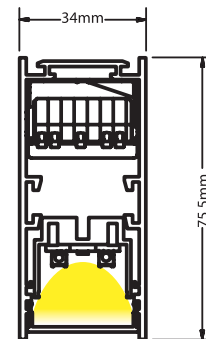

Product Data Sheet

Date: 10/09/2021

www.zambelislights.gr

Code 54.....

Color: Sandy White

Color: Sandy Black

Fill in your code using the following items from the table.

Recessed Profile					
Code	Length	Driver	Kelvin	Set	Body Color
54	58 = 58cm	O = ON/OFF	3 = 3000K	E = HE	W = Sandy White
54	86 = 86cm	D = Dali	4 = 4000K	O = HO	B = Sandy Black
54	114 = 114cm				
54	142 = 142cm				
54	170 = 170cm				
54	198 = 198cm				
54	226 = 226cm				
54	254 = 254cm				
54	282 = 282cm				
54	310 = 310cm				
54	338 = 338cm				

Guide to Create your Code by Choosing : 54 - Length - Driver - Kelvin - Set - Body Color

48mm LED profile luminaire, made of an extruded aluminium, power-coated with fine sandy finish. Designed for ceiling/pendant/trimless/recessed, providing direct light emission through a diffuser made either of satined polycarbonate for an almost homogeneous emission of light. Luminaire equipped with the latest generation of well known LED boards with small color tolerance.

34mm LED profile luminaire, made of an extruded aluminium, power-coated with fine sandy finish. Designed for ceiling/pendant/trimless/recessed mounting, providing direct light emission through PMMA diffuser. Luminaire equipped with the latest generation of well known LED boards with small color tolerance.

In the following Electrical Table, you may find Watt and Lumen Output.

High Efficiency (HE) 200Lm/W - 3357Lm/m, High Output (HO) 188Lm/W - 5640Lm/m accordingly to the length of our LED profile

Set HO		Lumen		Set HE		Lumen	
Length (cm)	Watt	3000K	4000K	Length (cm)	Watt	3000K	4000K
58	18	2565	2700	58	10	1577	1660
86	27	3848	4050	86	15	2366	2490
114	36	5130	5400	114	20	3154	3320
142	45	6413	6750	142	25	3943	4150
170	54	7695	8100	170	30	4731	4980
198	63	8978	9450	198	35	5520	5810
226	72	10260	10800	226	40	6308	6640
254	81	11543	12150	254	45	7097	7470
282	90	12825	13500	282	50	7885	8300
310	99	14108	14850	310	55	8674	9130
338	108	15390	16200	338	60	9462	9960