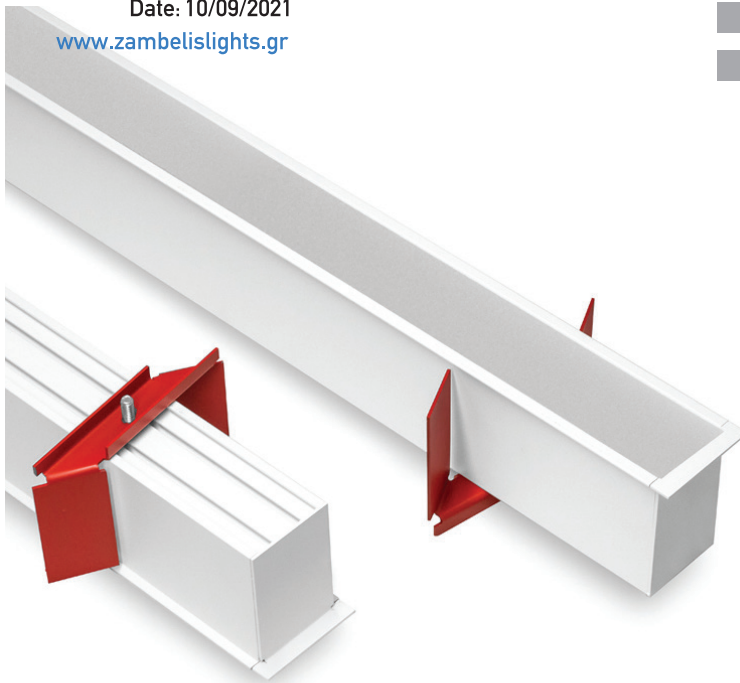

Product Data Sheet

Date: 10/09/2021

www.zambelislights.gr

Code 54.....

Color: Sandy White

Color: Sandy Black

Fill in your code using the following items from the table.

Recessed Profile					
Code	Length	Driver	Kelvin	Set	Body Color
54	58 = 58cm	O = ON/OFF	3 = 3000K	E = HE	W = Sandy White
54	86 = 86cm	D = Dali	4 = 4000K	O = HO	B = Sandy Black
54	114 = 114cm				
54	142 = 142cm				
54	170 = 170cm				
54	198 = 198cm				
54	226 = 226cm				
54	254 = 254cm				
54	282 = 282cm				
54	310 = 310cm				
54	338 = 338cm				

Guide to Create your Code by Choosing : 54 - Length - Driver - Kelvin - Set - Body Color

48mm LED profile luminaire, made of an extruded aluminium, power-coated with fine sandy finish. Designed for ceiling/pendant/trimless/recessed, providing direct light emission through a diffuser made either of satined polycarbonate for an almost homogeneous emission of light. Luminaire equipped with the latest generation of well known LED boards with small color tolerance.

34mm LED profile luminaire, made of an extruded aluminium, power-coated with fine sandy finish. Designed for ceiling/pendant/trimless/recessed mounting, providing direct light emission through PMMA diffuser. Luminaire equipped with the latest generation of well known LED boards with small color tolerance.