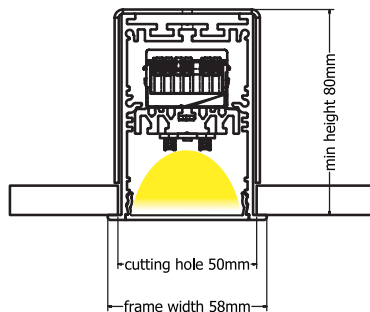

Product Data Sheet

Date: 10/09/2021

www.zambelislights.gr

Code 54.....

Color: Sandy White

Color: Sandy Black

Fill in your code using the following items from the table.

Recessed Profile					
Code	Length	Driver	Kelvin	Set	Body Color
54	58 = 58cm	O = ON/OFF	3 = 3000K	E = HE	W = Sandy White
54	86 = 86cm	D = Dali	4 = 4000K	O = HO	B = Sandy Black
54	114 = 114cm				
54	142 = 142cm				
54	170 = 170cm				
54	198 = 198cm				
54	226 = 226cm				
54	254 = 254cm				
54	282 = 282cm				
54	310 = 310cm				
54	338 = 338cm				

Guide to Create your Code by Choosing : 54 - Length - Driver - Kelvin - Set - Body Color

48mm LED profile luminaire, made of an extruded aluminium, power-coated with fine sandy finish. Designed for ceiling/pendant/trimless/recessed, providing direct light emission through a diffuser made either of satined polycarbonate for an almost homogeneous emission of light. Luminaire equipped with the latest generation of well known LED boards with small color tolerance.

34mm LED profile luminaire, made of an extruded aluminium, power-coated with fine sandy finish. Designed for ceiling/pendant/trimless/recessed mounting, providing direct light emission through PMMA diffuser. Luminaire equipped with the latest generation of well known LED boards with small color tolerance.

In the following Electrical Table, you may find Watt and Lumen Output.

High Efficiency (HE) 200Lm/W - 3357Lm/m, High Output (HO) 188Lm/W - 5640Lm/m accordingly to the length of our LED profile

Set HO		Lumen		Set HE		Lumen	
Length (cm)	Watt	3000K	4000K	Length (cm)	Watt	3000K	4000K
58	18	2565	2700	58	10	1577	1660
86	27	3848	4050	86	15	2366	2490
114	36	5130	5400	114	20	3154	3320
142	45	6413	6750	142	25	3943	4150
170	54	7695	8100	170	30	4731	4980
198	63	8978	9450	198	35	5520	5810
226	72	10260	10800	226	40	6308	6640
254	81	11543	12150	254	45	7097	7470
282	90	12825	13500	282	50	7885	8300
310	99	14108	14850	310	55	8674	9130
338	108	15390	16200	338	60	9462	9960