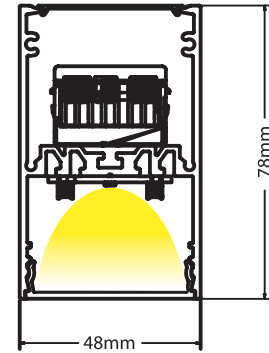

Product Data Sheet

Date: 10/09/2021

www.zambelislights.gr

Code 53.....

Color: Sandy White

Color: Sandy Black

Fill in your code using the following items from the table.

Trimless Profile					
Code	Length	Driver	Kelvin	Set	Body Color
53	58 = 58cm	O = ON/OFF	3 = 3000K	E = HE	W = Sandy White
53	86 = 86cm	D = Dali	4 = 4000K	O = HO	B = Sandy Black
53	114 = 114cm				
53	142 = 142cm				
53	170 = 170cm				
53	198 = 198cm				
53	226 = 226cm				
53	254 = 254cm				
53	282 = 282cm				
53	310 = 310cm				
53	338 = 338cm				

Guide to Create your Code by Choosing : 53 - Length - Driver - Kelvin - Set - Body Color

48mm LED profile luminaire, made of an extruded aluminium, power-coated with fine sandy finish. Designed for ceiling/pendant/trimless/recessed, providing direct light emission through a diffuser made either of satined polycarbonate for an almost homogeneous emission of light. Luminaire equipped with the latest generation of well known LED boards with small color tolerance.

34mm LED profile luminaire, made of an extruded aluminium, power-coated with fine sandy finish. Designed for ceiling/pendant/trimless/recessed mounting, providing direct light emission through PMMA diffuser. Luminaire equipped with the latest generation of well known LED boards with small color tolerance.

In the following Electrical Table, you may find Watt and Lumen Output.

High Efficiency (HE) 200Lm/W - 3357Lm/m, High Output (HO) 188Lm/W - 5640Lm/m accordingly to the length of our LED profile

Set HO		Lumen		Set HE		Lumen	
Length (cm)	Watt	3000K	4000K	Length (cm)	Watt	3000K	4000K
58	18	2565	2700	58	10	1577	1660
86	27	3848	4050	86	15	2366	2490
114	36	5130	5400	114	20	3154	3320
142	45	6413	6750	142	25	3943	4150
170	54	7695	8100	170	30	4731	4980
198	63	8978	9450	198	35	5520	5810
226	72	10260	10800	226	40	6308	6640
254	81	11543	12150	254	45	7097	7470
282	90	12825	13500	282	50	7885	8300
310	99	14108	14850	310	55	8674	9130
338	108	15390	16200	338	60	9462	9960