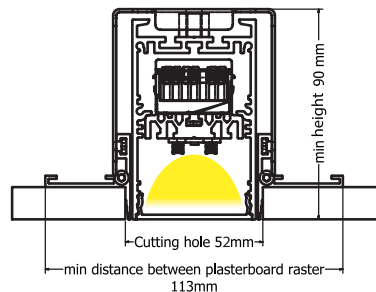

Product Data Sheet

Date: 10/09/2021

www.zambelislights.gr

Code 53.....

Color: Sandy White

Color: Sandy Black

Fill in your code using the following items from the table.

Trimless Profile					
Code	Length	Driver	Kelvin	Set	Body Color
53	58 = 58cm	O = ON/OFF	3 = 3000K	E = HE	W = Sandy White
53	86 = 86cm	D = Dali	4 = 4000K	O = HO	B = Sandy Black
53	114 = 114cm				
53	142 = 142cm				
53	170 = 170cm				
53	198 = 198cm				
53	226 = 226cm				
53	254 = 254cm				
53	282 = 282cm				
53	310 = 310cm				
53	338 = 338cm				

Guide to Create your Code by Choosing : 53 - Length - Driver - Kelvin - Set - Body Color

48mm LED profile luminaire, made of an extruded aluminium, power-coated with fine sandy finish. Designed for ceiling/pendant/trimless/recessed, providing direct light emission through a diffuser made either of satined polycarbonate for an almost homogeneous emission of light. Luminaire equipped with the latest generation of well known LED boards with small color tolerance.

34mm LED profile luminaire, made of an extruded aluminium, power-coated with fine sandy finish. Designed for ceiling/pendant/trimless/recessed mounting, providing direct light emission through PMMA diffuser. Luminaire equipped with the latest generation of well known LED boards with small color tolerance.

In the following Electrical Table, you may find Watt and Lumen Output.

High Efficiency (HE) 200Lm/W - 3357Lm/m, High Output (HO) 188Lm/W - 5640Lm/m accordingly to the length of our LED profile

Set HO		Lumen		Set HE		Lumen	
Length (cm)	Watt	3000K	4000K	Length (cm)	Watt	3000K	4000K
58	18	2565	2700	58	10	1577	1660
86	27	3848	4050	86	15	2366	2490
114	36	5130	5400	114	20	3154	3320
142	45	6413	6750	142	25	3943	4150
170	54	7695	8100	170	30	4731	4980
198	63	8978	9450	198	35	5520	5810
226	72	10260	10800	226	40	6308	6640
254	81	11543	12150	254	45	7097	7470
282	90	12825	13500	282	50	7885	8300
310	99	14108	14850	310	55	8674	9130
338	108	15390	16200	338	60	9462	9960