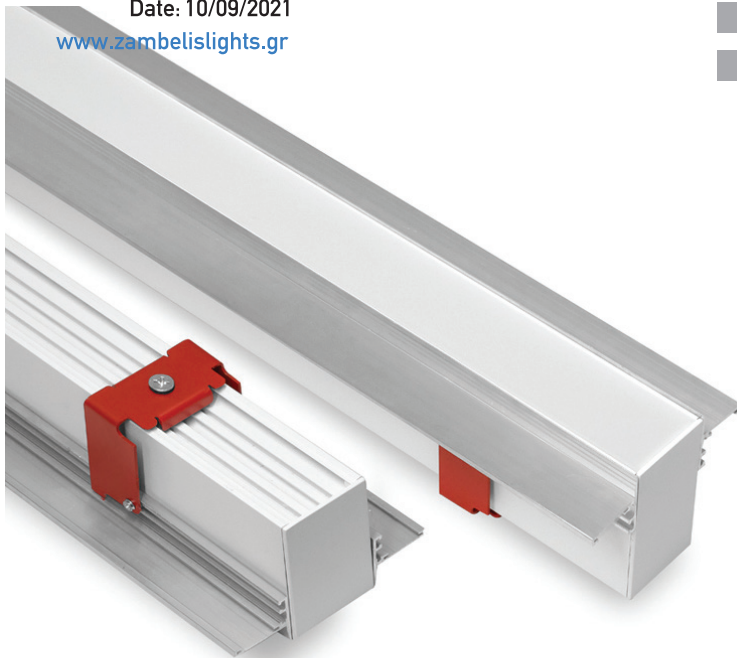

Product Data Sheet

Date: 10/09/2021

www.zambelislights.gr

Code 53.....

Color: Sandy White

Color: Sandy Black

Fill in your code using the following items from the table.

Trimless Profile					
Code	Length	Driver	Kelvin	Set	Body Color
53	58 = 58cm	O = ON/OFF	3 = 3000K	E = HE	W = Sandy White
53	86 = 86cm	D = Dali	4 = 4000K	O = HO	B = Sandy Black
53	114 = 114cm				
53	142 = 142cm				
53	170 = 170cm				
53	198 = 198cm				
53	226 = 226cm				
53	254 = 254cm				
53	282 = 282cm				
53	310 = 310cm				
53	338 = 338cm				

Guide to Create your Code by Choosing : 53 - Length - Driver - Kelvin - Set - Body Color

48mm LED profile luminaire, made of an extruded aluminium, power-coated with fine sandy finish. Designed for ceiling/pendant/trimless/recessed, providing direct light emission through a diffuser made either of satined polycarbonate for an almost homogeneous emission of light. Luminaire equipped with the latest generation of well known LED boards with small color tolerance.

34mm LED profile luminaire, made of an extruded aluminium, power-coated with fine sandy finish. Designed for ceiling/pendant/trimless/recessed mounting, providing direct light emission through PMMA diffuser. Luminaire equipped with the latest generation of well known LED boards with small color tolerance.