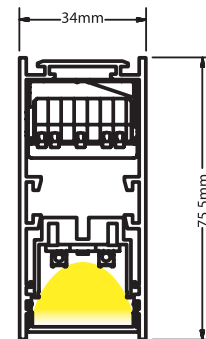

Product Data Sheet

Date: 10/09/2021

www.zambelislights.gr

Code 53.....

Color: Sandy White

Color: Sandy Black

Fill in your code using the following items from the table.

Trimless Profile					
Code	Length	Driver	Kelvin	Set	Body Color
53	58 = 58cm	O = ON/OFF	3 = 3000K	E = HE	W = Sandy White
53	86 = 86cm	D = Dali	4 = 4000K	O = HO	B = Sandy Black
53	114 = 114cm				
53	142 = 142cm				
53	170 = 170cm				
53	198 = 198cm				
53	226 = 226cm				
53	254 = 254cm				
53	282 = 282cm				
53	310 = 310cm				
53	338 = 338cm				

Guide to Create your Code by Choosing : 53 - Length - Driver - Kelvin - Set - Body Color

48mm LED profile luminaire, made of an extruded aluminium, power-coated with fine sandy finish. Designed for ceiling/pendant/trimless/recessed, providing direct light emission through a diffuser made either of satined polycarbonate for an almost homogeneous emission of light. Luminaire equipped with the latest generation of well known LED boards with small color tolerance.

34mm LED profile luminaire, made of an extruded aluminium, power-coated with fine sandy finish. Designed for ceiling/pendant/trimless/recessed mounting, providing direct light emission through PMMA diffuser. Luminaire equipped with the latest generation of well known LED boards with small color tolerance.

In the following Electrical Table, you may find Watt and Lumen Output.

High Efficiency (HE) 200Lm/W - 3357Lm/m, High Output (HO) 188Lm/W - 5640Lm/m accordingly to the length of our LED profile

Set HO		Lumen		Set HE		Lumen	
Length (cm)	Watt	3000K	4000K	Length (cm)	Watt	3000K	4000K
58	18	2565	2700	58	10	1577	1660
86	27	3848	4050	86	15	2366	2490
114	36	5130	5400	114	20	3154	3320
142	45	6413	6750	142	25	3943	4150
170	54	7695	8100	170	30	4731	4980
198	63	8978	9450	198	35	5520	5810
226	72	10260	10800	226	40	6308	6640
254	81	11543	12150	254	45	7097	7470
282	90	12825	13500	282	50	7885	8300
310	99	14108	14850	310	55	8674	9130
338	108	15390	16200	338	60	9462	9960