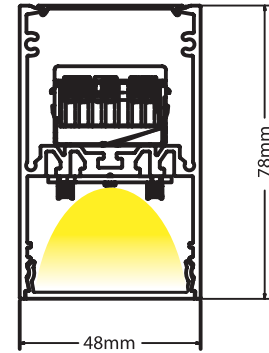

Pendant Profile					
Code	Length	Driver	Kelvin	Set	Body Color
52	58 = 58cm	O = ON/OFF	3 = 3000K	E = HE	W = Sandy White
52	86 = 86cm	D = Dali	4 = 4000K	O = HO	B = Sandy Black
52	114 = 114cm				G = Sandy Grey
52	142 = 142cm				
52	170 = 170cm				
52	198 = 198cm				
52	226 = 226cm				
52	254 = 254cm				
52	282 = 282cm				
52	310 = 310cm				
52	338 = 338cm				

Guide to Create your Code by Choosing : 52 - Length - Driver - Kelvin - Set - Body Color

48mm LED profile luminaire, made of an extruded aluminium, power-coated with fine sandy finish. Designed for ceiling/pendant/trimless/recessed, providing direct light emission through a diffuser made either of satined polycarbonate for an almost homogeneous emission of light. Luminaire equipped with the latest generation of well known LED boards with small color tolerance.

34mm LED profile luminaire, made of an extruded aluminium, power-coated with fine sandy finish. Designed for ceiling/pendant/trimless/recessed mounting, providing direct light emission through PMMA diffuser. Luminaire equipped with the latest generation of well known LED boards with small color tolerance.

In the following Electrical Table, you may find Watt and Lumen Output.

High Efficiency (HE) 200Lm/W - 3357Lm/m, High Output (HO) 188Lm/W - 5640Lm/m accordingly to the length of our LED profile

Set HO		Lumen		Set HE		Lumen	
Length (cm)	Watt	3000K	4000K	Length (cm)	Watt	3000K	4000K
58	18	2565	2700	58	10	1577	1660
86	27	3848	4050	86	15	2366	2490
114	36	5130	5400	114	20	3154	3320
142	45	6413	6750	142	25	3943	4150
170	54	7695	8100	170	30	4731	4980
198	63	8978	9450	198	35	5520	5810
226	72	10260	10800	226	40	6308	6640
254	81	11543	12150	254	45	7097	7470
282	90	12825	13500	282	50	7885	8300
310	99	14108	14850	310	55	8674	9130
338	108	15390	16200	338	60	9462	9960