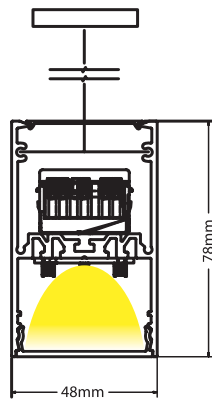

Fill in your code using the following items from the table.

Pendant Profile					
Code	Length	Driver	Kelvin	Set	Body Color
52	58 = 58cm	O = ON/OFF	3 = 3000K	E = HE	W = Sandy White
52	86 = 86cm	D = Dali	4 = 4000K	O = HO	B = Sandy Black
52	114 = 114cm				G = Sandy Grey
52	142 = 142cm				
52	170 = 170cm				
52	198 = 198cm				
52	226 = 226cm				
52	254 = 254cm				
52	282 = 282cm				
52	310 = 310cm				
52	338 = 338cm				

Guide to Create your Code by Choosing : 52 - Length - Driver - Kelvin - Set - Body Color