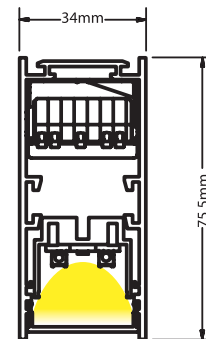

Pendant Profile					
Code	Length	Driver	Kelvin	Set	Body Color
52	58 = 58cm	O = ON/OFF	3 = 3000K	E = HE	W = Sandy White
52	86 = 86cm	D = Dali	4 = 4000K	O = HO	B = Sandy Black
52	114 = 114cm				G = Sandy Grey
52	142 = 142cm				
52	170 = 170cm				
52	198 = 198cm				
52	226 = 226cm				
52	254 = 254cm				
52	282 = 282cm				
52	310 = 310cm				
52	338 = 338cm				

Guide to Create your Code by Choosing : 52 - Length - Driver - Kelvin - Set - Body Color

48mm LED profile luminaire, made of an extruded aluminium, power-coated with fine sandy finish. Designed for ceiling/pendant/trimless/recessed, providing direct light emission through a diffuser made either of satined polycarbonate for an almost homogeneous emission of light. Luminaire equipped with the latest generation of well known LED boards with small color tolerance.

34mm LED profile luminaire, made of an extruded aluminium, power-coated with fine sandy finish. Designed for ceiling/pendant/trimless/recessed mounting, providing direct light emission through PMMA diffuser. Luminaire equipped with the latest generation of well known LED boards with small color tolerance.

In the following Electrical Table, you may find Watt and Lumen Output.

High Efficiency (HE) 200Lm/W - 3357Lm/m, High Output (HO) 188Lm/W - 5640Lm/m accordingly to the length of our LED profile

Set HO		Lumen		Set HE		Lumen	
Length (cm)	Watt	3000K	4000K	Length (cm)	Watt	3000K	4000K
58	18	2565	2700	58	10	1577	1660
86	27	3848	4050	86	15	2366	2490
114	36	5130	5400	114	20	3154	3320
142	45	6413	6750	142	25	3943	4150
170	54	7695	8100	170	30	4731	4980
198	63	8978	9450	198	35	5520	5810
226	72	10260	10800	226	40	6308	6640
254	81	11543	12150	254	45	7097	7470
282	90	12825	13500	282	50	7885	8300
310	99	14108	14850	310	55	8674	9130
338	108	15390	16200	338	60	9462	9960