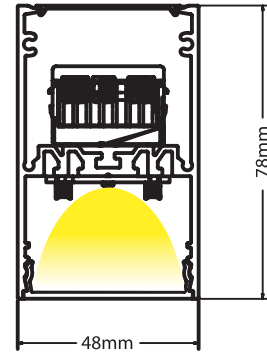

Product Data Sheet

Date: 10/09/2021

www.zambelislights.gr

Code 51

- Color: Sandy White
- Color: Sandy Black
- Color: Sandy Grey

Fill in your code using the following items from the table.

| Ceiling Profile | | | | | |
|-----------------|-------------|------------|-----------|--------|-----------------|
| Code | Length | Driver | Kelvin | Set | Body Color |
| 51 | 58 = 58cm | O = ON/OFF | 3 = 3000K | E = HE | W = Sandy White |
| 51 | 86 = 86cm | D = Dali | 4 = 4000K | O = HO | B = Sandy Black |
| 51 | 114 = 114cm | | | | G = Sandy Grey |
| 51 | 142 = 142cm | | | | |
| 51 | 170 = 170cm | | | | |
| 51 | 198 = 198cm | | | | |
| 51 | 226 = 226cm | | | | |
| 51 | 254 = 254cm | | | | |
| 51 | 282 = 282cm | | | | |
| 51 | 310 = 310cm | | | | |
| 51 | 338 = 338cm | | | | |

Guide to Create your Code by Choosing : 51 - Length - Driver - Kelvin - Set - Body Color

48mm LED profile luminaire, made of an extruded aluminium, power-coated with fine sandy finish. Designed for ceiling/pendant/trimless/recessed, providing direct light emission through a diffuser made either of satined polycarbonate for an almost homogeneous emission of light. Luminaire equipped with the latest generation of well known LED boards with small color tolerance.