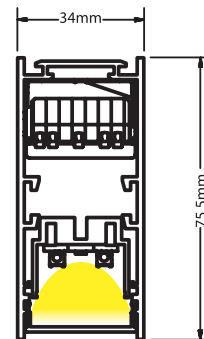

Guide to Create your Code by Choosing : 51 - Length - Driver - Kelvin - Set - Body Color

48mm LED profile luminaire, made of an extruded aluminium, power-coated with fine sandy finish. Designed for ceiling/pendant/trimless/recessed, providing direct light emission through a diffuser made either of satined polycarbonate for an almost homogeneous emission of light. Luminaire equipped with the latest generation of well known LED boards with small color tolerance.

In the following Electrical Table, you may find Watt and Lumen Output.

High Efficiency (HE) 200Lm/W - 3357Lm/m, High Output (HO) 188Lm/W - 5640Lm/m accordingly to the length of our LED profile

| Set HO | | Lumen | | Set HE | | Lumen | |
|-------------|------|-------|-------|-------------|------|-------|-------|
| Length (cm) | Watt | 3000K | 4000K | Length (cm) | Watt | 3000K | 4000K |
| 58 | 18 | 2565 | 2700 | 58 | 10 | 1577 | 1660 |
| 86 | 27 | 3848 | 4050 | 86 | 15 | 2366 | 2490 |
| 114 | 36 | 5130 | 5400 | 114 | 20 | 3154 | 3320 |
| 142 | 45 | 6413 | 6750 | 142 | 25 | 3943 | 4150 |
| 170 | 54 | 7695 | 8100 | 170 | 30 | 4731 | 4980 |
| 198 | 63 | 8978 | 9450 | 198 | 35 | 5520 | 5810 |
| 226 | 72 | 10260 | 10800 | 226 | 40 | 6308 | 6640 |
| 254 | 81 | 11543 | 12150 | 254 | 45 | 7097 | 7470 |
| 282 | 90 | 12825 | 13500 | 282 | 50 | 7885 | 8300 |
| 310 | 99 | 14108 | 14850 | 310 | 55 | 8674 | 9130 |
| 338 | 108 | 15390 | 16200 | 338 | 60 | 9462 | 9960 |