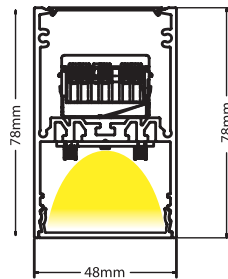

Product Data Sheet

Date: 10/09/2021

www.zambelislights.gr

Code 51

- Color: Sandy White
- Color: Sandy Black
- Color: Sandy Grey

Fill in your code using the following items from the table.

| Ceiling Profile | | | | | |
|-----------------|-------------|------------|-----------|--------|-----------------|
| Code | Length | Driver | Kelvin | Set | Body Color |
| 51 | 58 = 58cm | O = ON/OFF | 3 = 3000K | E = HE | W = Sandy White |
| 51 | 86 = 86cm | D = Dali | 4 = 4000K | O = HO | B = Sandy Black |
| 51 | 114 = 114cm | | | | G = Sandy Grey |
| 51 | 142 = 142cm | | | | |
| 51 | 170 = 170cm | | | | |
| 51 | 198 = 198cm | | | | |
| 51 | 226 = 226cm | | | | |
| 51 | 254 = 254cm | | | | |
| 51 | 282 = 282cm | | | | |
| 51 | 310 = 310cm | | | | |
| 51 | 338 = 338cm | | | | |

Guide to Create your Code by Choosing : 51 - Length - Driver - Kelvin - Set - Body Color

48mm LED profile luminaire, made of an extruded aluminium, power-coated with fine sandy finish. Designed for ceiling/pendant/trimless/recessed, providing direct light emission through a diffuser made either of satined polycarbonate for an almost homogeneous emission of light. Luminaire equipped with the latest generation of well known LED boards with small color tolerance.