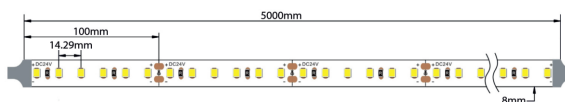

Description

OSRAM TECHFLEX Led Strip
15.5W/m , IP 20 , DC24V

*5 Years Guarantee when Combined with OSRAM Drivers.