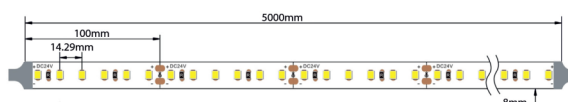

Product Data Sheet

Date: 14/07/2021
www.zambelislights.gr

Code 4062172107242

TECHFLEX 15.5W/m
 2000Lm/m

Led Strips

Product Name	OSRAM TECHFLEX
Lumen Efficiency	129Lm/W
SDCM	3
Ra	85
Led/m	140
Voltage	DC24V
Wattage	15.5W/m
Lumen/m	2000
Kelvin	3000K
Width	8mm
Cutting Unit	100mm
Life Span	50000h
Waterproof Rate	IP 20

OSRAM

Description

OSRAM TECHFLEX Led Strip
 15.5W/m , IP 20 , DC24V

*5 Years Guarantee when Combined with OSRAM Drivers.

Dimming Options

1. DALI Dimming : Dali Driver 24V Channel 1 + Switch Dali MCU
2. BLUE TOOTH Dimming : Element Driver 24V + OT BLE (CASAMBI App)
3. PHASE CUT Dimming : Suitable with Phase Cut Drivers
4. 1-10 Dimming : 1-10 Driver 24V + Switch MCU 1-10
5. PUSH BUTTON Dimming : Dali Driver 24V Chanel 1