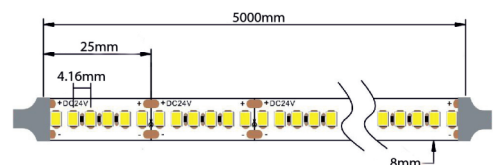

Description

OSRAM LUMINENT SHORT PITCH Led Strip
9.6W/m , IP 20 , DC24V

*5 Years Guarantee when Combined with OSRAM Drivers.