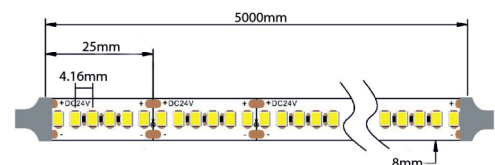

Product Data Sheet

Date: 15/07/2021
www.zambelislights.gr

Code 4055462217431

LUMINENT 24V
 9.6W/m SHORT PITCH

Led Strips

Product Name	LUMINENT SHORT PITCH
Lumen Efficiency	105Lm/W
SDCM	3
Ra	85
Led/m	240
Voltage	DC24V
Wattage	9.6W/m
Lumen/m	1000
Kelvin	3000K
Width	8mm
Cutting Unit	25mm
Life Span	25000h
Waterproof Rate	IP 20

OSRAM

Description

OSRAM LUMINENT SHORT PITCH Led Strip
 9.6W/m , IP 20 , DC24V

*5 Years Guarantee when Combined with OSRAM Drivers.

Dimming Options

1. DALI Dimming : Dali Driver 24V Channel 1 + Switch Dali MCU
2. BLUE TOOTH Dimming : Element Driver 24V + OT BLE (CASAMBI App)
3. PHASE CUT Dimming : Suitable with Phase Cut Drivers
4. 1-10 Dimming : 1-10 Driver 24V + Switch MCU 1-10
5. PUSH BUTTON Dimming : Dali Driver 24V Chanel 1