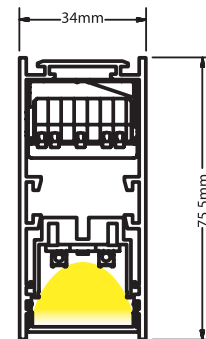

Product Data Sheet

Date: 10/09/2021

www.zambelislights.gr

Code 32.....

Color: Sandy White

Color: Sandy Black

Fill in your code using the following items from the table.

Pendant Profile					
Code	Length	Driver	Kelvin	Set	Body Color
32	58 = 58cm	O = ON/OFF	3 = 3000K	E = HE	W = Sandy White
32	86 = 86cm	D = Dali	4 = 4000K	O = HO	B = Sandy Black
32	114 = 114cm				
32	142 = 142cm				
32	170 = 170cm				
32	198 = 198cm				
32	226 = 226cm				

Guide to Create your Code by Choosing : 32 - Length - Driver - Kelvin - Set - Body Color

48mm LED profile luminaire, made of an extruded aluminium, power-coated with fine sandy finish. Designed for ceiling/pendant/trimless/recessed, providing direct light emission through a diffuser made either of satined polycarbonate for an almost homogeneous emission of light. Luminaire equipped with the latest generation of well known LED boards with small color tolerance.

34mm LED profile luminaire, made of an extruded aluminium, power-coated with fine sandy finish. Designed for ceiling/pendant/trimless/recessed mounting, providing direct light emission through PMMA diffuser. Luminaire equipped with the latest generation of well known LED boards with small color tolerance.

In the following Electrical Table, you may find Watt and Lumen Output.

High Efficiency (HE) 200Lm/W - 3357Lm/m, High Output (HO) 188Lm/W - 5640Lm/m accordingly to the length of our LED profile

Set HO		Lumen		Set HE		Lumen	
Length (cm)	Watt	3000K	4000K	Length (cm)	Watt	3000K	4000K
58	18	2565	2700	58	10	1577	1660
86	27	3848	4050	86	15	2366	2490
114	36	5130	5400	114	20	3154	3320
142	45	6413	6750	142	25	3943	4150
170	54	7695	8100	170	30	4731	4980
198	63	8978	9450	198	35	5520	5810
226	72	10260	10800	226	40	6308	6640
254	81	11543	12150	254	45	7097	7470
282	90	12825	13500	282	50	7885	8300
310	99	14108	14850	310	55	8674	9130
338	108	15390	16200	338	60	9462	9960