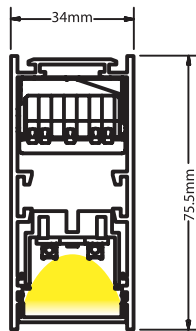

Product Data Sheet

Date: 10/09/2021

www.zambelislights.gr

Code 32.....

Color: Sandy White

Color: Sandy Black

Fill in your code using the following items from the table.

Pendant Profile					
Code	Length	Driver	Kelvin	Set	Body Color
32	58 = 58cm	O = ON/OFF	3 = 3000K	E = HE	W = Sandy White
32	86 = 86cm	D = Dali	4 = 4000K	O = HO	B = Sandy Black
32	114 = 114cm				
32	142 = 142cm				
32	170 = 170cm				
32	198 = 198cm				
32	226 = 226cm				

Guide to Create your Code by Choosing : 32 - Length - Driver - Kelvin - Set - Body Color

48mm LED profile luminaire, made of an extruded aluminium, power-coated with fine sandy finish. Designed for ceiling/pendant/trimless/recessed, providing direct light emission through a diffuser made either of satined polycarbonate for an almost homogeneous emission of light. Luminaire equipped with the latest generation of well known LED boards with small color tolerance.

34mm LED profile luminaire, made of an extruded aluminium, power-coated with fine sandy finish. Designed for ceiling/pendant/trimless/recessed mounting, providing direct light emission through PMMA diffuser. Luminaire equipped with the latest generation of well known LED boards with small color tolerance.

In the following Electrical Table, you may find Watt and Lumen Output.

High Efficiency (HE) 200Lm/W - 3357Lm/m, High Output (HO) 188Lm/W - 5640Lm/m accordingly to the length of our LED profile

Set HO		Lumen		Set HE		Lumen	
Length (cm)	Watt	3000K	4000K	Length (cm)	Watt	3000K	4000K
58	18	2565	2700	58	10	1577	1660
86	27	3848	4050	86	15	2366	2490
114	36	5130	5400	114	20	3154	3320
142	45	6413	6750	142	25	3943	4150
170	54	7695	8100	170	30	4731	4980
198	63	8978	9450	198	35	5520	5810
226	72	10260	10800	226	40	6308	6640
254	81	11543	12150	254	45	7097	7470
282	90	12825	13500	282	50	7885	8300
310	99	14108	14850	310	55	8674	9130
338	108	15390	16200	338	60	9462	9960