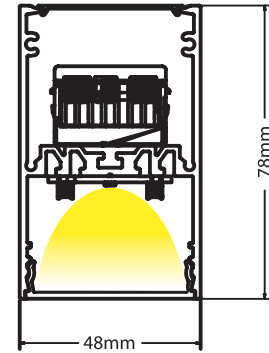

Product Data Sheet

Date: 10/09/2021

www.zambelislights.gr

Code 32.....

Color: Sandy White

Color: Sandy Black

Fill in your code using the following items from the table.

Pendant Profile					
Code	Length	Driver	Kelvin	Set	Body Color
32	58 = 58cm	O = ON/OFF	3 = 3000K	E = HE	W = Sandy White
32	86 = 86cm	D = Dali	4 = 4000K	O = HO	B = Sandy Black
32	114 = 114cm				
32	142 = 142cm				
32	170 = 170cm				
32	198 = 198cm				
32	226 = 226cm				

Guide to Create your Code by Choosing : 32 - Length - Driver - Kelvin - Set - Body Color

48mm LED profile luminaire, made of an extruded aluminium, power-coated with fine sandy finish. Designed for ceiling/pendant/trimless/recessed, providing direct light emission through a diffuser made either of satined polycarbonate for an almost homogeneous emission of light. Luminaire equipped with the latest generation of well known LED boards with small color tolerance.

34mm LED profile luminaire, made of an extruded aluminium, power-coated with fine sandy finish. Designed for ceiling/pendant/trimless/recessed mounting, providing direct light emission through PMMA diffuser. Luminaire equipped with the latest generation of well known LED boards with small color tolerance.

In the following Electrical Table, you may find Watt and Lumen Output.

High Efficiency (HE) 200Lm/W - 3357Lm/m, High Output (HO) 188Lm/W - 5640Lm/m accordingly to the length of our LED profile

Set HO		Lumen		Set HE		Lumen	
Length (cm)	Watt	3000K	4000K	Length (cm)	Watt	3000K	4000K
58	18	2565	2700	58	10	1577	1660
86	27	3848	4050	86	15	2366	2490
114	36	5130	5400	114	20	3154	3320
142	45	6413	6750	142	25	3943	4150
170	54	7695	8100	170	30	4731	4980
198	63	8978	9450	198	35	5520	5810
226	72	10260	10800	226	40	6308	6640
254	81	11543	12150	254	45	7097	7470
282	90	12825	13500	282	50	7885	8300
310	99	14108	14850	310	55	8674	9130
338	108	15390	16200	338	60	9462	9960