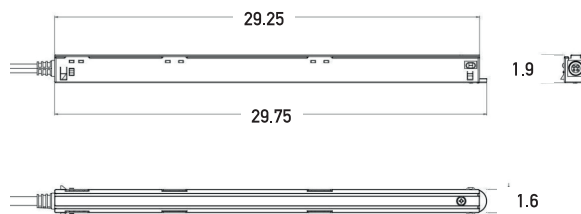

## Driver 100W ON-OFF

Power	MAX 100W
Voltage	48V
IP	20
Dimensions	L: 29.75cm W: 1.6cm H: 1.9cm

## Description

On/Off Driver in a black finish.  
Total power 100W Full Integration Into the rail.

\*5 Years Guarantee

5213010014638

[www.zambelislights.gr](http://www.zambelislights.gr) | [www.zambelislights.com](http://www.zambelislights.com)