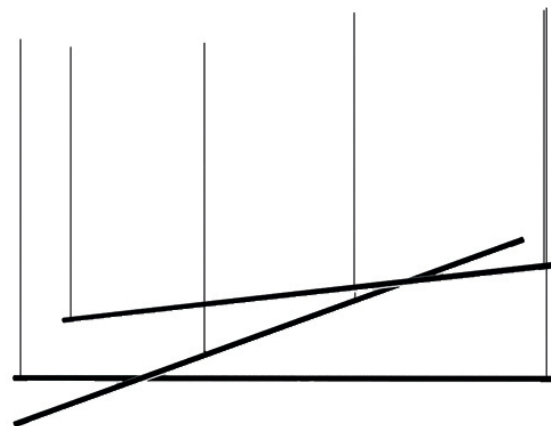

## Indoor Lighting

Power	64W
Voltage	220-240V
Operating Frequency	50/60Hz
Color Temperature	3000K
Lumen	5760Lm
Cri	90
Dimensions	L: 180cm W: 67.5cm H: 45cm
Base	Ø: 26cm H: 3cm
Non Dimmable	
Material	Aluminum-Acrylic
Special Feature	200cm Cable Adjustable
Profile	Ø: 2.4cm L: 180cm

## Description

Three-light LED light in a rail arrangement made of aluminum and acrylic, in black matte shade.

Top View