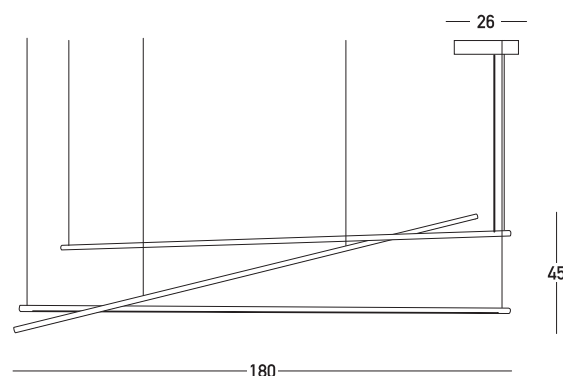

## Indoor Lighting

Power	64W
Voltage	220-240V
Operating Frequency	50/60Hz
Color Temperature	3000K
Lumen	5760Lm
Cri	90
Dimensions	L: 180cm W: 67.5cm H: 45cm
Base	Ø: 26cm H: 3cm
Non Dimmable	
Material	Aluminum-Acrylic
Special Feature	200cm Cable Adjustable
Profile	Ø: 2.4cm L: 180cm

## Description

Three-light LED light in a rail arrangement made of aluminum and acrylic, in black matte shade.

Top View