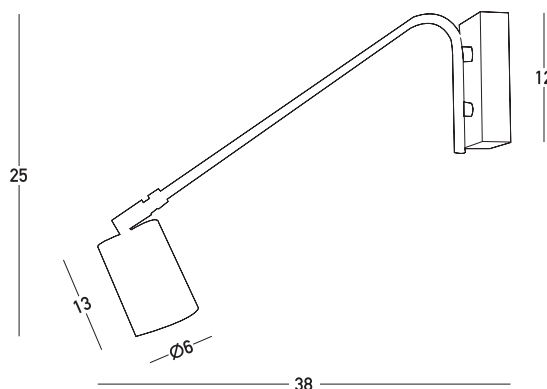

Description

Indoor Sconce made of metal, in a sandy black finish with painted gold spot.

5212031000835

www.zambelislights.gr | www.zambelislights.com