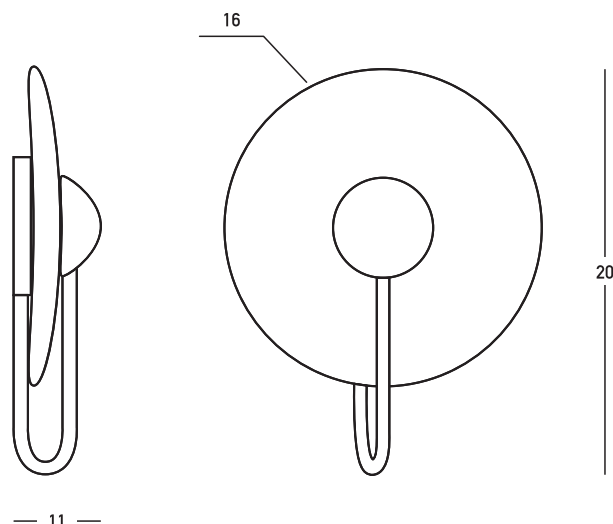

Product Data Sheet

Date: 17/01/2023
www.zambelislights.gr

Code 22221

Color: Black Matte

White Marble

Indoor Lighting

| | |
|---------------------|-------------------------------------|
| Power | 3W |
| Voltage | 220-240V |
| Operating Frequency | 50/60Hz |
| Color Temperature | 3000K |
| Lumen | 210Lm |
| Cri | 80 |
| Dimensions | Ø: 16cm L: 11cm H: 20cm |
| Non Dimmable | <input checked="" type="checkbox"/> |
| Material | Metal-Marble |

Description

Indoor LED Sconce made of metal and marble, in a painted corten brown with a white marble.

5212031000767

www.zambelislights.gr | www.zambelislights.com