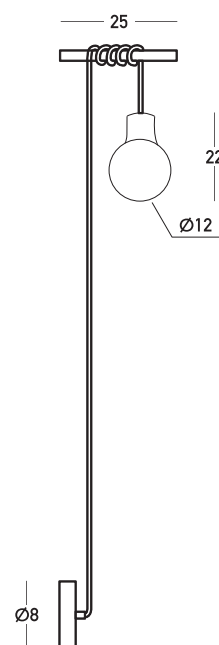

Product Data Sheet

Date: 30/01/2023
www.zambelislights.gr

Code 22219

Color: Black Matte

Painted Gold

Indoor Lighting

Bulb	1x G9 LED
Power	9W MAX
Voltage	220-240V
Operating Frequency	50/60Hz
Dimensions	Ø: 12cm L: 25cm H: 22cm
Base	Ø: 8cm H: 3.5cm
Opal Glass	Ø: 12cm
Material	Metal-Opal Glass
Special Feature	200cm Fabric Cable Adjustable

Description

Indoor Sconce
 made of metal and white opal glass,
 in a black matte finishing and
 painted gold details.

www.zambelislights.gr | www.zambelislights.com