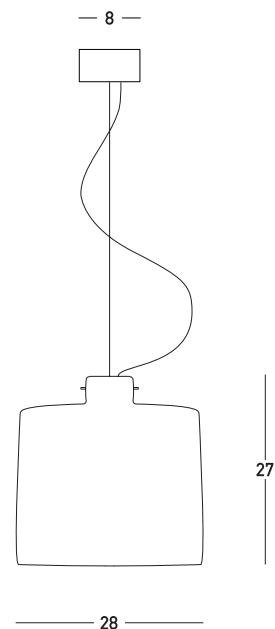

Product Data Sheet

Date: 31/01/2023
www.zambelislights.gr

Code 22216

Color: White Matte

Indoor Lighting

Bulb	1x E27
Power	40W MAX
Voltage	220-240V
Operating Frequency	50/60Hz
Dimensions	Ø: 28cm H: 27cm
Base	Ø: 8cm H: 3.5cm
Material	Clay
Special Feature	120cm Fabric Cable Adjustable

Description

Single Pendant light
 made of clay
 in a white matte finishing.

5212031000736

www.zambelislights.gr | www.zambelislights.com