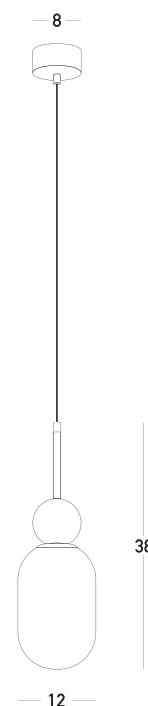

Product Data Sheet

Date: 11/01/2023
www.zambelislights.gr

Code 22215

Color: Black Matte

Gold Matte

Indoor Lighting

Bulb	1x E27
Power	40W MAX
Voltage	220-240V
Operating Frequency	50/60Hz
Dimensions	Ø: 12cm H: 38cm
Base	Ø: 8cm H: 3.5cm
Material	Metal-White Marble-Opal Glass
Special Feature	150cm Fabric Cable Adjustable

Description

Single Pendant light
 made of metal, marble and opal glass,
 in black matte shade with
 gold matte details and white marble.

www.zambelislights.gr | www.zambelislights.com

5212031000729