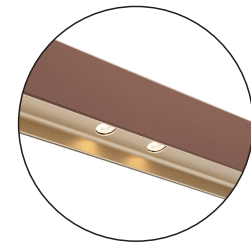

Product Data Sheet

Date: 08/12/2022
www.zambelislights.gr

Code 22208

Color: Painted Gold

Painted Bronze

Indoor Lighting

Power	18W Uplight 36W Downlight
Voltage	220-240V
Operating Frequency	50/60Hz
Color Temperature	3000K
Lumen	7560Lm
Cri	80
Dimensions	L: 142cm W: 4.8cm H: 7.8cm
Base	Ø: 8cm H: 3.5cm
Non Dimmable	⊗
Material	Aluminium
Special Feature	200cm Fabric Cable Adjustable Optional Dimming DALI

Description

Pendant rail Led light with up and down lighting made of aluminum, in painted bronze and painted gold shades.