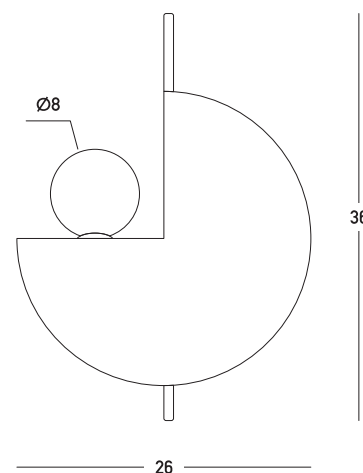

Product Data Sheet

Date: 17/01/2023
www.zambelislights.gr

Code 22203

Color: Sandy Olive Green

Painted Gold Details

Indoor Lighting

Bulb	1x G9 LED
Power	7W MAX
Voltage	220-240V
Operating Frequency	50/60Hz
Dimensions	L: 8cm W: 26cm H: 36cm
Material	Metal-Opal Glass
Opal Glass	Ø: 8cm

Description

Indoor Sconce made of metal and white opal glass, in a sandy olive green finishing with painted gold details.

5212031000613

www.zambelislights.gr | www.zambelislights.com