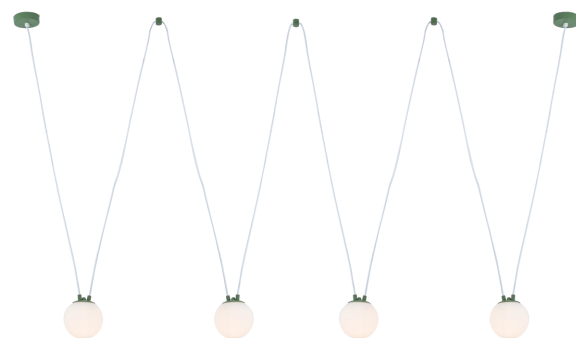

Product Data Sheet

Date: 30/01/2023
www.zambelislights.gr

Code 22202

Color: Sandy Olive Green

Indoor Lighting

| | |
|---------------------|---|
| Bulb | 4x G9 LED |
| Power | 5W MAX / Bulb |
| Voltage | 220-240V |
| Operating Frequency | 50/60Hz |
| Base | Ø: 10cm H: 3.5cm Ø: 10cm H: 3.5cm |
| Opal Glasses | Ø: 12cm |
| Material | Metal-Opal Glass |
| Special Feature | 800cm Fabric Cable Adjustable 3 Hanging Accessories Included |

Description

Pendant light
 made of metal and white opal glasses,
 in a sandy olive green finishing.

5212031000583

www.zambelislights.gr | www.zambelislights.com