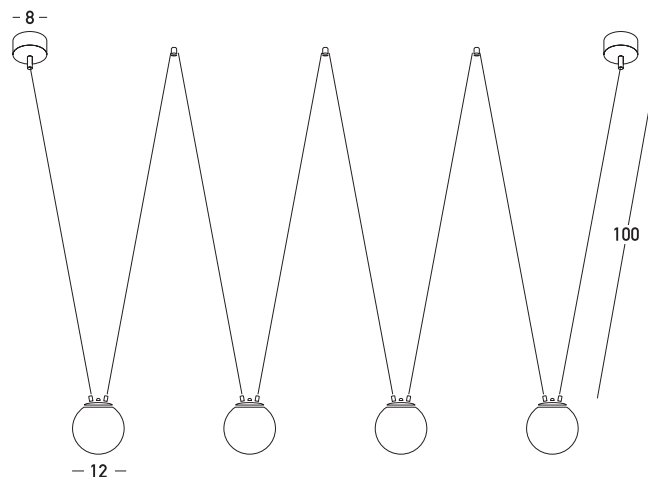

Product Data Sheet

Date: 30/01/2023
www.zambelislights.gr

Code 22202

Color: Sandy Olive Green

Indoor Lighting

| | |
|---------------------|---|
| Bulb | 4x G9 LED |
| Power | 5W MAX / Bulb |
| Voltage | 220-240V |
| Operating Frequency | 50/60Hz |
| Base | Ø: 10cm H: 3.5cm Ø: 10cm H: 3.5cm |
| Opal Glasses | Ø: 12cm |
| Material | Metal-Opal Glass |
| Special Feature | 800cm Fabric Cable Adjustable 3 Hanging Accessories Included |

Description

Pendant light
 made of metal and white opal glasses,
 in a sandy olive green finishing.

5212031000583

www.zambelislights.gr | www.zambelislights.com