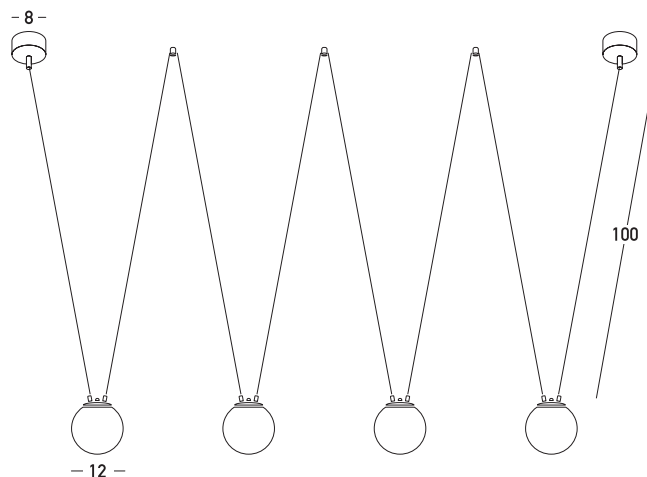

Product Data Sheet

Date: 30/01/2023
www.zambelislights.gr

Code 22202-W

Color: Sandy White

Indoor Lighting

Bulb	4x G9 LED
Power	5W MAX / Bulb
Voltage	220-240V
Operating Frequency	50/60Hz
Base	Ø: 10cm H: 3.5cm Ø: 10cm H: 3.5cm
Opal Glasses	Ø: 12cm
Material	Metal-Opal Glass
Special Feature	800cm Fabric Cable Adjustable 3 Hanging Accessories Included

Description

Pendant light
 made of metal and white opal glasses,
 in a sandy white finishing.

5212031000606

www.zambelislights.gr | www.zambelislights.com
