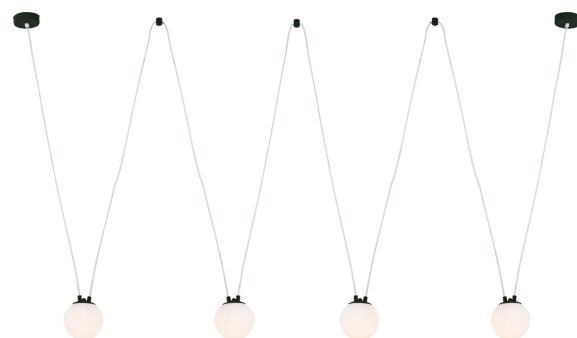

Product Data Sheet

Date: 30/01/2023
www.zambelislights.gr

Code 22202-B

Color: Sandy Black

Indoor Lighting

Bulb	4x G9 LED
Power	5W MAX / Bulb
Voltage	220-240V
Operating Frequency	50/60Hz
Base	Ø: 10cm H: 3.5cm
	Ø: 10cm H: 3.5cm
Opal Glasses	Ø: 12cm
Material	Metal-Opal Glass
Special Feature	800cm Fabric Cable Adjustable
	3 Hanging Accessories Included

Description

Pendant light
 made of metal and white opal glasses,
 in a sandy black finishing.

5212031000590

www.zambelislights.gr | www.zambelislights.com