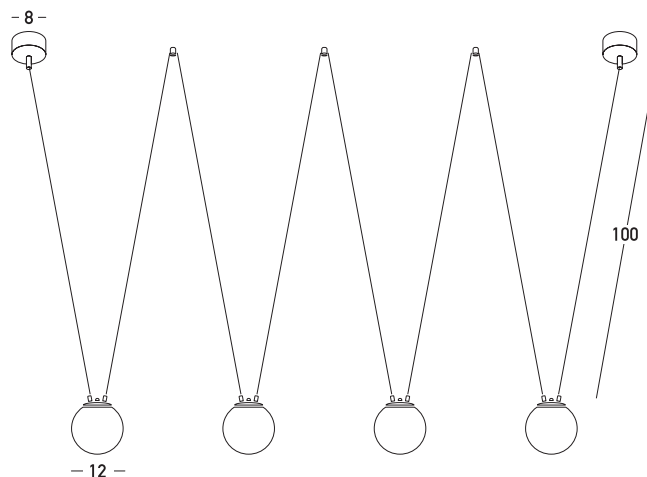

Product Data Sheet

Date: 30/01/2023
www.zambelislights.gr

Code 22202-B

Color: Sandy Black

Indoor Lighting

Bulb	4x G9 LED
Power	5W MAX / Bulb
Voltage	220-240V
Operating Frequency	50/60Hz
Base	Ø: 10cm H: 3.5cm
	Ø: 10cm H: 3.5cm
Opal Glasses	Ø: 12cm
Material	Metal-Opal Glass
Special Feature	800cm Fabric Cable Adjustable
	3 Hanging Accessories Included

Description

Pendant light
 made of metal and white opal glasses,
 in a sandy black finishing.

5212031000590

www.zambelislights.gr | www.zambelislights.com