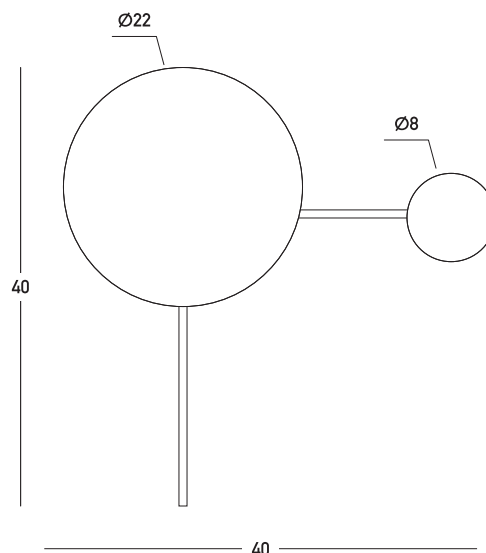

Product Data Sheet

Date: 17/01/2023
www.zambelislights.gr

Code 22201

Color: Sandy Olive Green

Painted Gold Details

Indoor Lighting

Bulb	1x G9 LED
Power	7W MAX
Voltage	220-240V
Operating Frequency	50/60Hz
Dimensions	L: 11cm W: 40cm H: 40cm
Material	Metal-Opal Glass
Opal Glass	Ø: 8cm

Description

Indoor Sconce made of metal and white opal glass, in a sandy olive green finishing with painted gold details.

5212031000576

www.zambelislights.gr | www.zambelislights.com