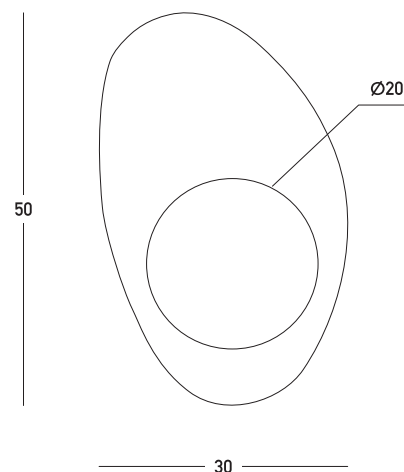

Product Data Sheet

Date: 17/01/2023
www.zambelislights.gr

Code 22200

Color: Painted Gold

Opal Glass

Indoor Lighting

Bulb	1x E27
Power	20W MAX
Voltage	220-240V
Operating Frequency	50/60Hz
Dimensions	L: 24cm W: 30cm H: 50cm
Base	Ø: 15cm H: 3cm
Material	Metal-Opal Glass
Opal Glass	Ø: 20cm

Description

Indoor Sconce made of metal and white opal glass, in a painted gold finishing.

5212031000569

www.zambelislights.gr | www.zambelislights.com