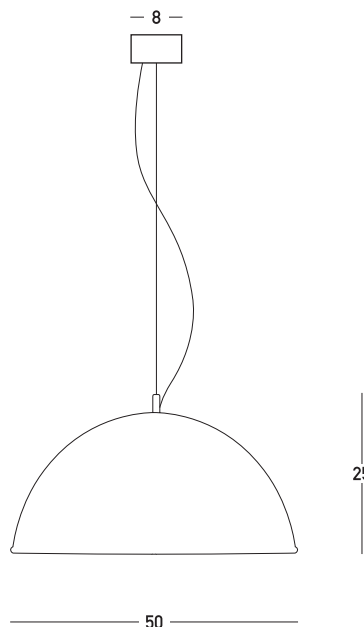

Product Data Sheet

Date: 31/01/2023
www.zambelislights.gr

Code 22199

Color: Painted Gold

Indoor Lighting

Bulb	1x E27
Power	40W MAX
Voltage	220-240V
Operating Frequency	50/60Hz
Dimensions	Ø: 50cm H: 25cm
Base	Ø: 8cm H: 3.5cm
Material	Metal
Special Feature	120cm Fabric Cable Adjustable

Description

Single Pendant light
 made of metal
 in gold paint.

5212031000552

www.zambelislights.gr | www.zambelislights.com