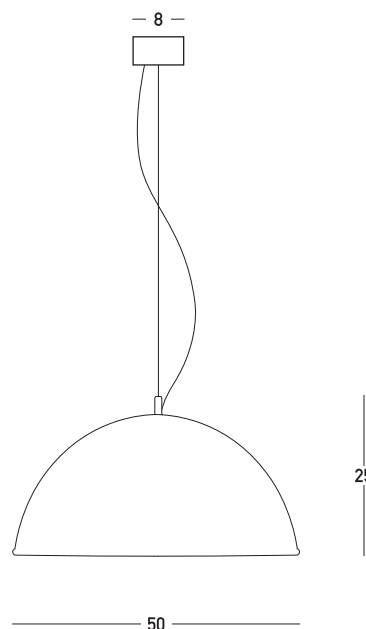

Product Data Sheet

Date: 31/01/2023
www.zambelislights.gr

Code 22198

Color: Painted Bronze

Indoor Lighting

| | |
|---------------------|-------------------------------|
| Bulb | 1x E27 |
| Power | 40W MAX |
| Voltage | 220-240V |
| Operating Frequency | 50/60Hz |
| Dimensions | Ø: 50cm H: 25cm |
| Base | Ø: 8cm H: 3.5cm |
| Material | Metal |
| Special Feature | 120cm Fabric Cable Adjustable |

Description

Single Pendant light
 made of metal
 in bronze paint.

5212031000545

www.zambelislights.gr | www.zambelislights.com